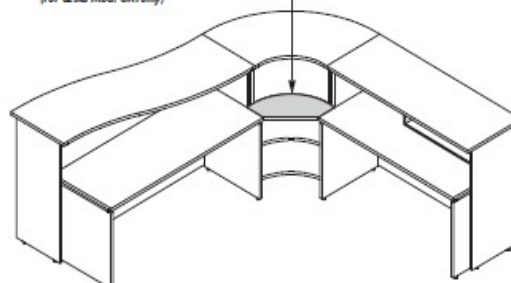

SCHEMA DI UTILIZZO PIANETTI E BANCONI CON SCRIVANIE Mod.OXI
scheme for using the shelves and counter desks segments with desks Mod.OXI

PIANETTO PER SCRIVANIE 60/60 ART. 153
shelf for desks deep 23 $\frac{3}{4}$ " - 23 $\frac{3}{4}$ " art. 153

PIANETTO PER SCRIVANIE CM 60/60 ART. 153 (SOLO PER SCRIVANIE Mod. OXI)
shelf for desks deep 23 $\frac{3}{4}$ " - 23 $\frac{3}{4}$ " art. 153 (For desks Mod. OXI only)

PIANETTO PER SCRIVANIE 80/80 ART. 154
shelf for desks deep 31 $\frac{1}{2}$ " - 31 $\frac{1}{2}$ " art. 154

PIANETTO PER SCRIVANIE CM 80/80 ART. 154 (SOLO PER SCRIVANIE Mod. OXI)
shelf for desks deep 31 $\frac{1}{2}$ " - 31 $\frac{1}{2}$ " art. 154 (For desks Mod. OXI only)

PIANETTO PER SCRIVANIE 80/60 ART. 155dx-156sx
shelf for desks deep 31 $\frac{1}{2}$ " - 23 $\frac{3}{4}$ " art. 155(right)-156(left)