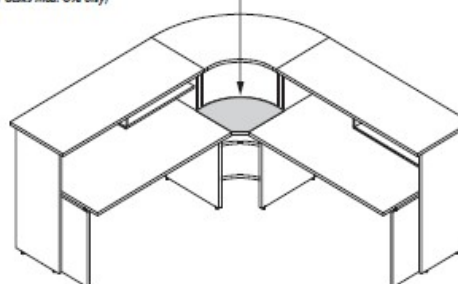

SCHEMA DI UTILIZZO PIANETTI E BANCONI CON SCRIVANIE Mod.OXI
scheme for using the shelves and counter desks segments with desks Mod.OXI

PIANETTO PER SCRIVANIE 60/60 ART. 153
shelf for desks deep 23 $\frac{3}{4}$ " - 23 $\frac{3}{4}$ " art. 153

PIANETTO PER SCRIVANIE CM 60/60 ART. 153 (SOLO PER SCRIVANIE Mod. OXI)
shelf for desks deep 23 $\frac{3}{4}$ " - 23 $\frac{3}{4}$ " art. 153 (For desks Mod. OXI only)

PIANETTO PER SCRIVANIE 80/80 ART. 154
shelf for desks deep 31 $\frac{1}{2}$ " - 31 $\frac{1}{2}$ " art. 154

PIANETTO PER SCRIVANIE CM 80/80 ART. 154 (SOLO PER SCRIVANIE Mod. OXI)
shelf for desks deep 31 $\frac{1}{2}$ " - 31 $\frac{1}{2}$ " art. 154 (For desks Mod. OXI only)

PIANETTO PER SCRIVANIE 80/60 ART. 155dx-156sx
shelf for desks deep 31 $\frac{1}{2}$ " - 23 $\frac{3}{4}$ " art. 155(right)-156(left)