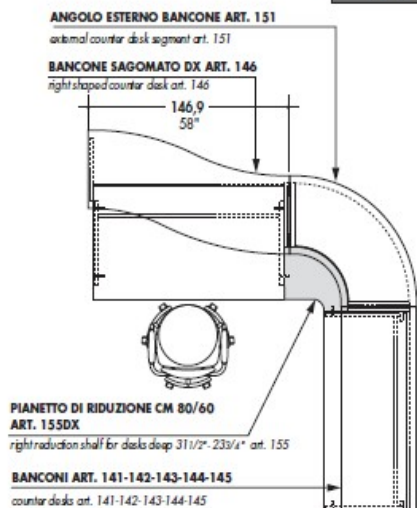

PIANETTO PER SCRIVANIE CM 60/60 ART. 153 (SOLO PER SCRIVANIE Mod. OXI)
shelf for desks deep 23 $\frac{3}{4}$ " - 23 $\frac{3}{4}$ " art. 153 (For desks Mod. OXI only)

PIANETTO PER SCRIVANIE 80/80 ART. 154
shelf for desks deep 31 $\frac{1}{2}$ " - 31 $\frac{1}{2}$ " art. 154

PIANETTO PER SCRIVANIE CM 80/80 ART. 154 (SOLO PER SCRIVANIE Mod. OXI)
shelf for desks deep 31 $\frac{1}{2}$ " - 31 $\frac{1}{2}$ " art. 154 (For desks Mod. OXI only)

PIANETTO PER SCRIVANIE 80/60 ART. 155dx-156sx
shelf for desks deep 31 $\frac{1}{2}$ " - 23 $\frac{3}{4}$ " art. 155(right)-156(left)

PIANETTO DI RIDUZIONE CM 80/60 ART. 155DX (SOLO PER SCRIVANIE Mod. OXI)
right reduction shelf for desks deep 31 $\frac{1}{2}$ " - 23 $\frac{3}{4}$ " art. 155 (For desks Mod. OXI only)